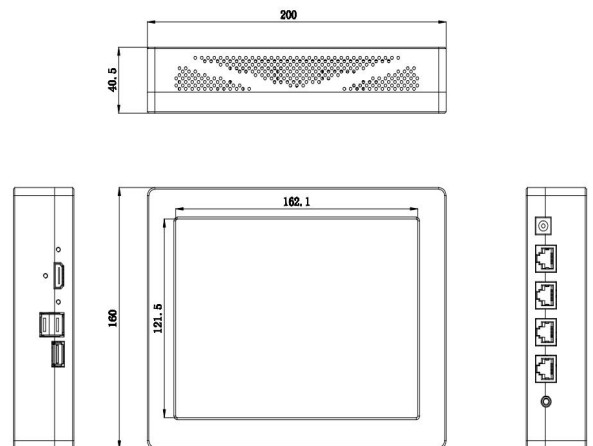

Dimensions

Order Codes

Product Code	Item
250-1000-01-0	Tgo (Standard With Desktop Accessory and ABS Case)
980-1000-02-0	Rack Mount Accessory -Tgo

Tel: +86-592-5771197 | Fax: +86-592-5788216 | E-mail: sales@rgblink.com
Headquarter: S601 Weiye Building, Torch Hi-Tech Development Zone, Xiamen, Fujian, P.R.C.

Specifications are correct at time of printing and subject to change or alteration without notice.

www.rgblink.com