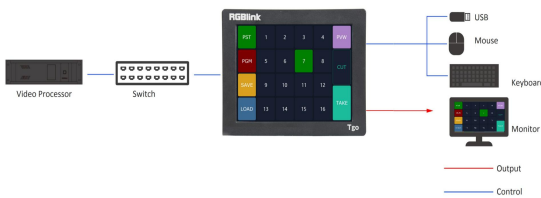

Application