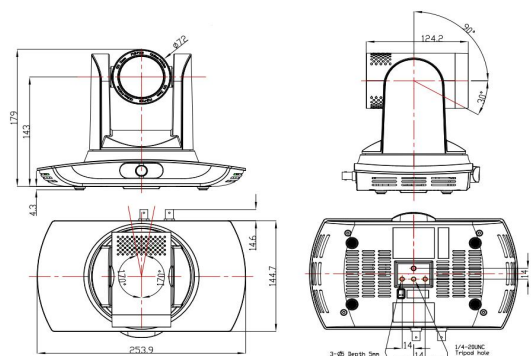

Order Codes

Product Code	Model
981-0011-05-0	RGB12X-SAI-WH with 12X zoom and 3G SDI output
981-0011-06-0	RGB20X-SAI-WH with 20X zoom and 3G SDI output
981-0011-07-0	RGB12X-HAI-WH with 12X zoom and HDMI/USB3.0 output
981-0011-08-0	RGB20X-HAI-WH with 20X zoom and HDMI/USB3.0 output
291-0001-12-0	Camera Bracket Mount

Dimension

Tel: +86-592-5771197 | Fax: +86-592-5788216 | E-mail: sales@rgblink.com

Headquarter: S601 Weiye Building, Torch Hi-Tech Development Zone, Xiamen, Fujian, P.R.C.

Specifications are correct at time of printing and subject to change or alteration without notice.

RGBlink
www.rgblink.com