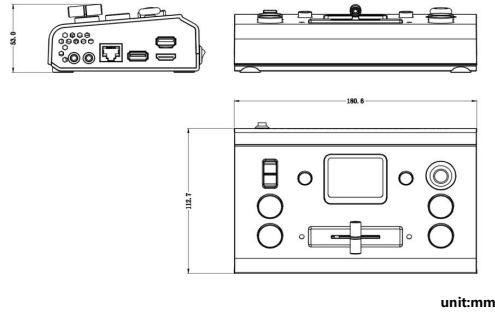

## mini-pro v3 Streaming Switcher

This is the 3rd generation of mini-pro, mini-pro v3 features four 4K HDMI inputs and dual HDMI outputs. Both Line and Mic level audio supported on board with variable delay controls to bring audio into sync if needed. USB output supports YUY2, MJPEG and H.264 encoding formats, which can be recognized as webcam for streaming to Facebook, YouTube, ZOOM, etc. mini-pro is built with LCD touch screen to display video sources. mini-pro supports simultaneous streaming to 4 live streaming platforms via RTMP(S) and 24/7 recording with capacity of hard drive up to 2TB. mini-pro is packed with features including dynamic output control, multi-view preview, picture in picture, Chroma Key, transitions, on board PTZ camera controls and much more.

## Key Features

- mini and is convenient to carry
- Built-in LCD for video preview and touch menu operation
- Quad HDMI 2.0 inputs (HDCP compliance), resolutions up to 4K@60
- Dual HDMI 1.3 outputs for monitoring of multi-view Preview, Program or AUX
- Mix for 4-channel HDMI embedded and 2-channel external audio
- AUTO and WIPE Switch mode available
- 15 transition effects
- USB 2.0 one-key recording in exFAT or FAT32 format with up to 16Mbps
- USB output supports YUY2 format, which can be recognized as webcam for streaming
- Support RTMP(S) network streaming up to 2 platforms
- Save and load PTZ presets. One-click for preset recall
- 5-direction joystick and toggle for controlling PTZ camera (IP VISCA Protocol supported)
- Specify either "green" or "blue" as the key color for Chroma Key
- Support APP control, compatible with mobile devices and desktop

## Dimension